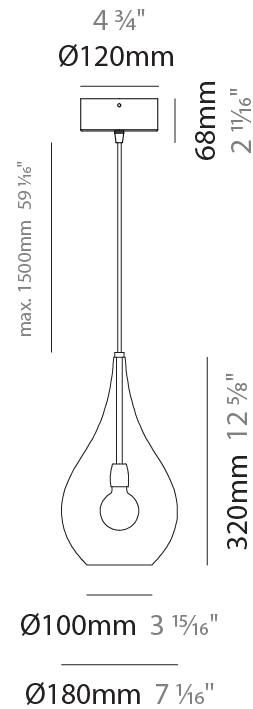

LACRIMA MONOPOINT SUSPENSION

D141054-

base number Finish
Options

1. To build a product code in our configurator select the specify button on the base model # product page
2. To build a manual product code on this datasheet choose from the options listed below in blue font and add the suffix to the base model #

GENERAL

Series: Lacrima
Subseries: Lacrima Monopoint
Brand: Cangini & Tucci
Division: Design
Mounting Type: Suspension
Mounting Location: Ceiling

PHYSICAL

Shape: Abstract
Diameter (mm): 180
Diameter (in): 7 1/16
Height (mm): 320
Height (in): 12 5/8
Max. Overall Height (mm): 1820
Max. Overall Height (in): 71 5/8
Light Distribution: Omnidirectional
Weight (kg): 0.82
Weight (lbs): 1.81
[Fixture Finish: AMB / GRN / PNK / RUB / SKB / SMK / TOB / TRA](#)
Holder Finish: CHR
Fixture Material: Glass / Metal
Cable Details: 1500mm Cable

ELECTRICAL

Number of Lamps: 1
Lamp Type: LED Retrofit
Bulb Included: Bulb Not Included
Max. Wattage Per Lamp (W): 4
Lamp Base: E12
Input Voltage (V): 120

LED

OPTICAL

RATINGS AND CERTIFICATIONS

Certified By: Certified for North American Standards
IP rating: IP20

PROJECT
TYPE
SPECIFIER
QUANTITY
DATE