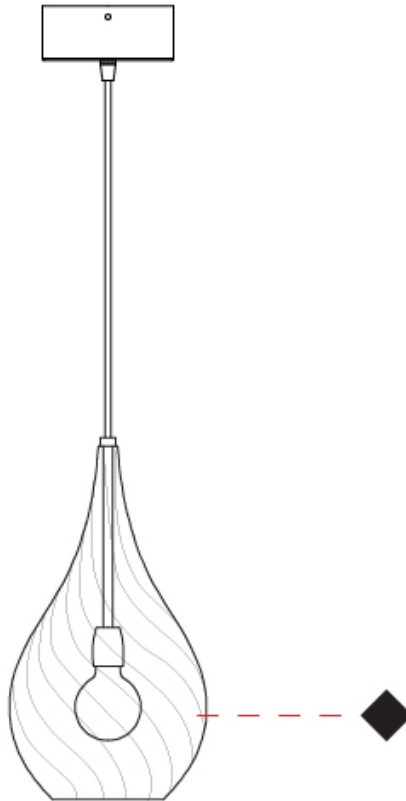

LACRIMA MONOPOINT SUSPENSION

D141065-

PROJECT _____

TYPE _____

SPECIFIER _____

QUANTITY _____

DATE _____

D